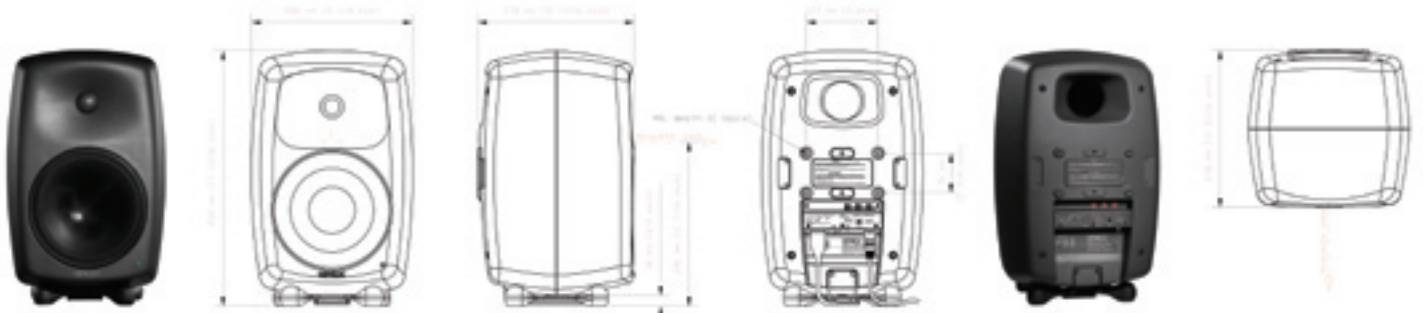

HIFICRITIC

AUDIO REVIEW JOURNAL

£13.50 Vol6/No1 JANUARY - MARCH 2012

REVIEWED THIS ISSUE:

AUDIO RESEARCH REFERENCE 5 SE
AUDIO RESEARCH REFERENCE 150
CAMBRIDGE AUDIO NP30
AUDIOFLAT RUBIKON
NAIM UNITISERVE
NAIM UNITISERVE SSD
WALLS OF SOUND
MSB GALAXY CLOCK
PARTINGTON HEAVI1
GENELEC 8050A
SONIC SOLUTIONS AMARRA
REGA RP3
HANSS T-10
PRO-JECT XPERIENCE V PACK
PROTEUS DIAMOND MKII
ALTO EXTREMO NEO-FLEX
ALTO EXTREMO LYD II
ALTO EXTREMO FAT-BOY MKII
ALTO EXTREMO LYD I
ALTO EXTREMO EXACT
BOWERS & WILKINS P5